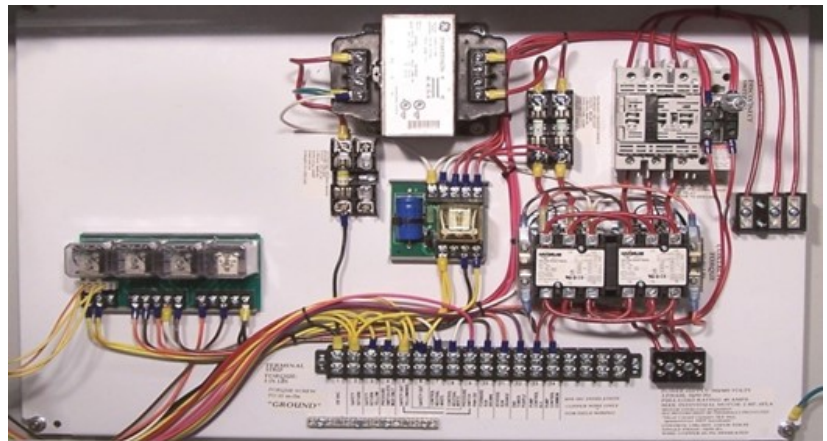

HYDRUS

Auto-Stop, Auto-Reverse Board

Irrigation Components International, Inc. is now offering an Auto Stop, Auto Reverse (AS/AR) board for you pivot control panel as part of the Hydrus™ family of products. Our product is easily installed in most control panels, and replaces OEM components.

Product Features

- Familiar internal electrical components and wiring layout.
- Manufactured in the USA.

Contact your local Irrigation Components branch today!