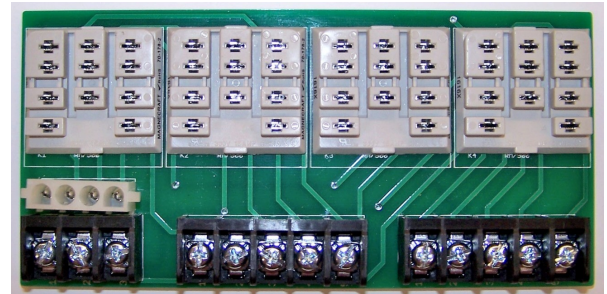

HYDRUS

Auto-Stop, Auto-Reverse Board

Irrigation Components International, Inc. is now offering an Auto Stop, Auto Reverse (AS/AR) board for you pivot control panel as part of the Hydrus™ family of products. Our product is easily installed in most control panels, and replaces OEM components.

Product Features

- Familiar internal electrical components and wiring layout.
- Manufactured in the USA.

Contact your local Irrigation Components branch today!