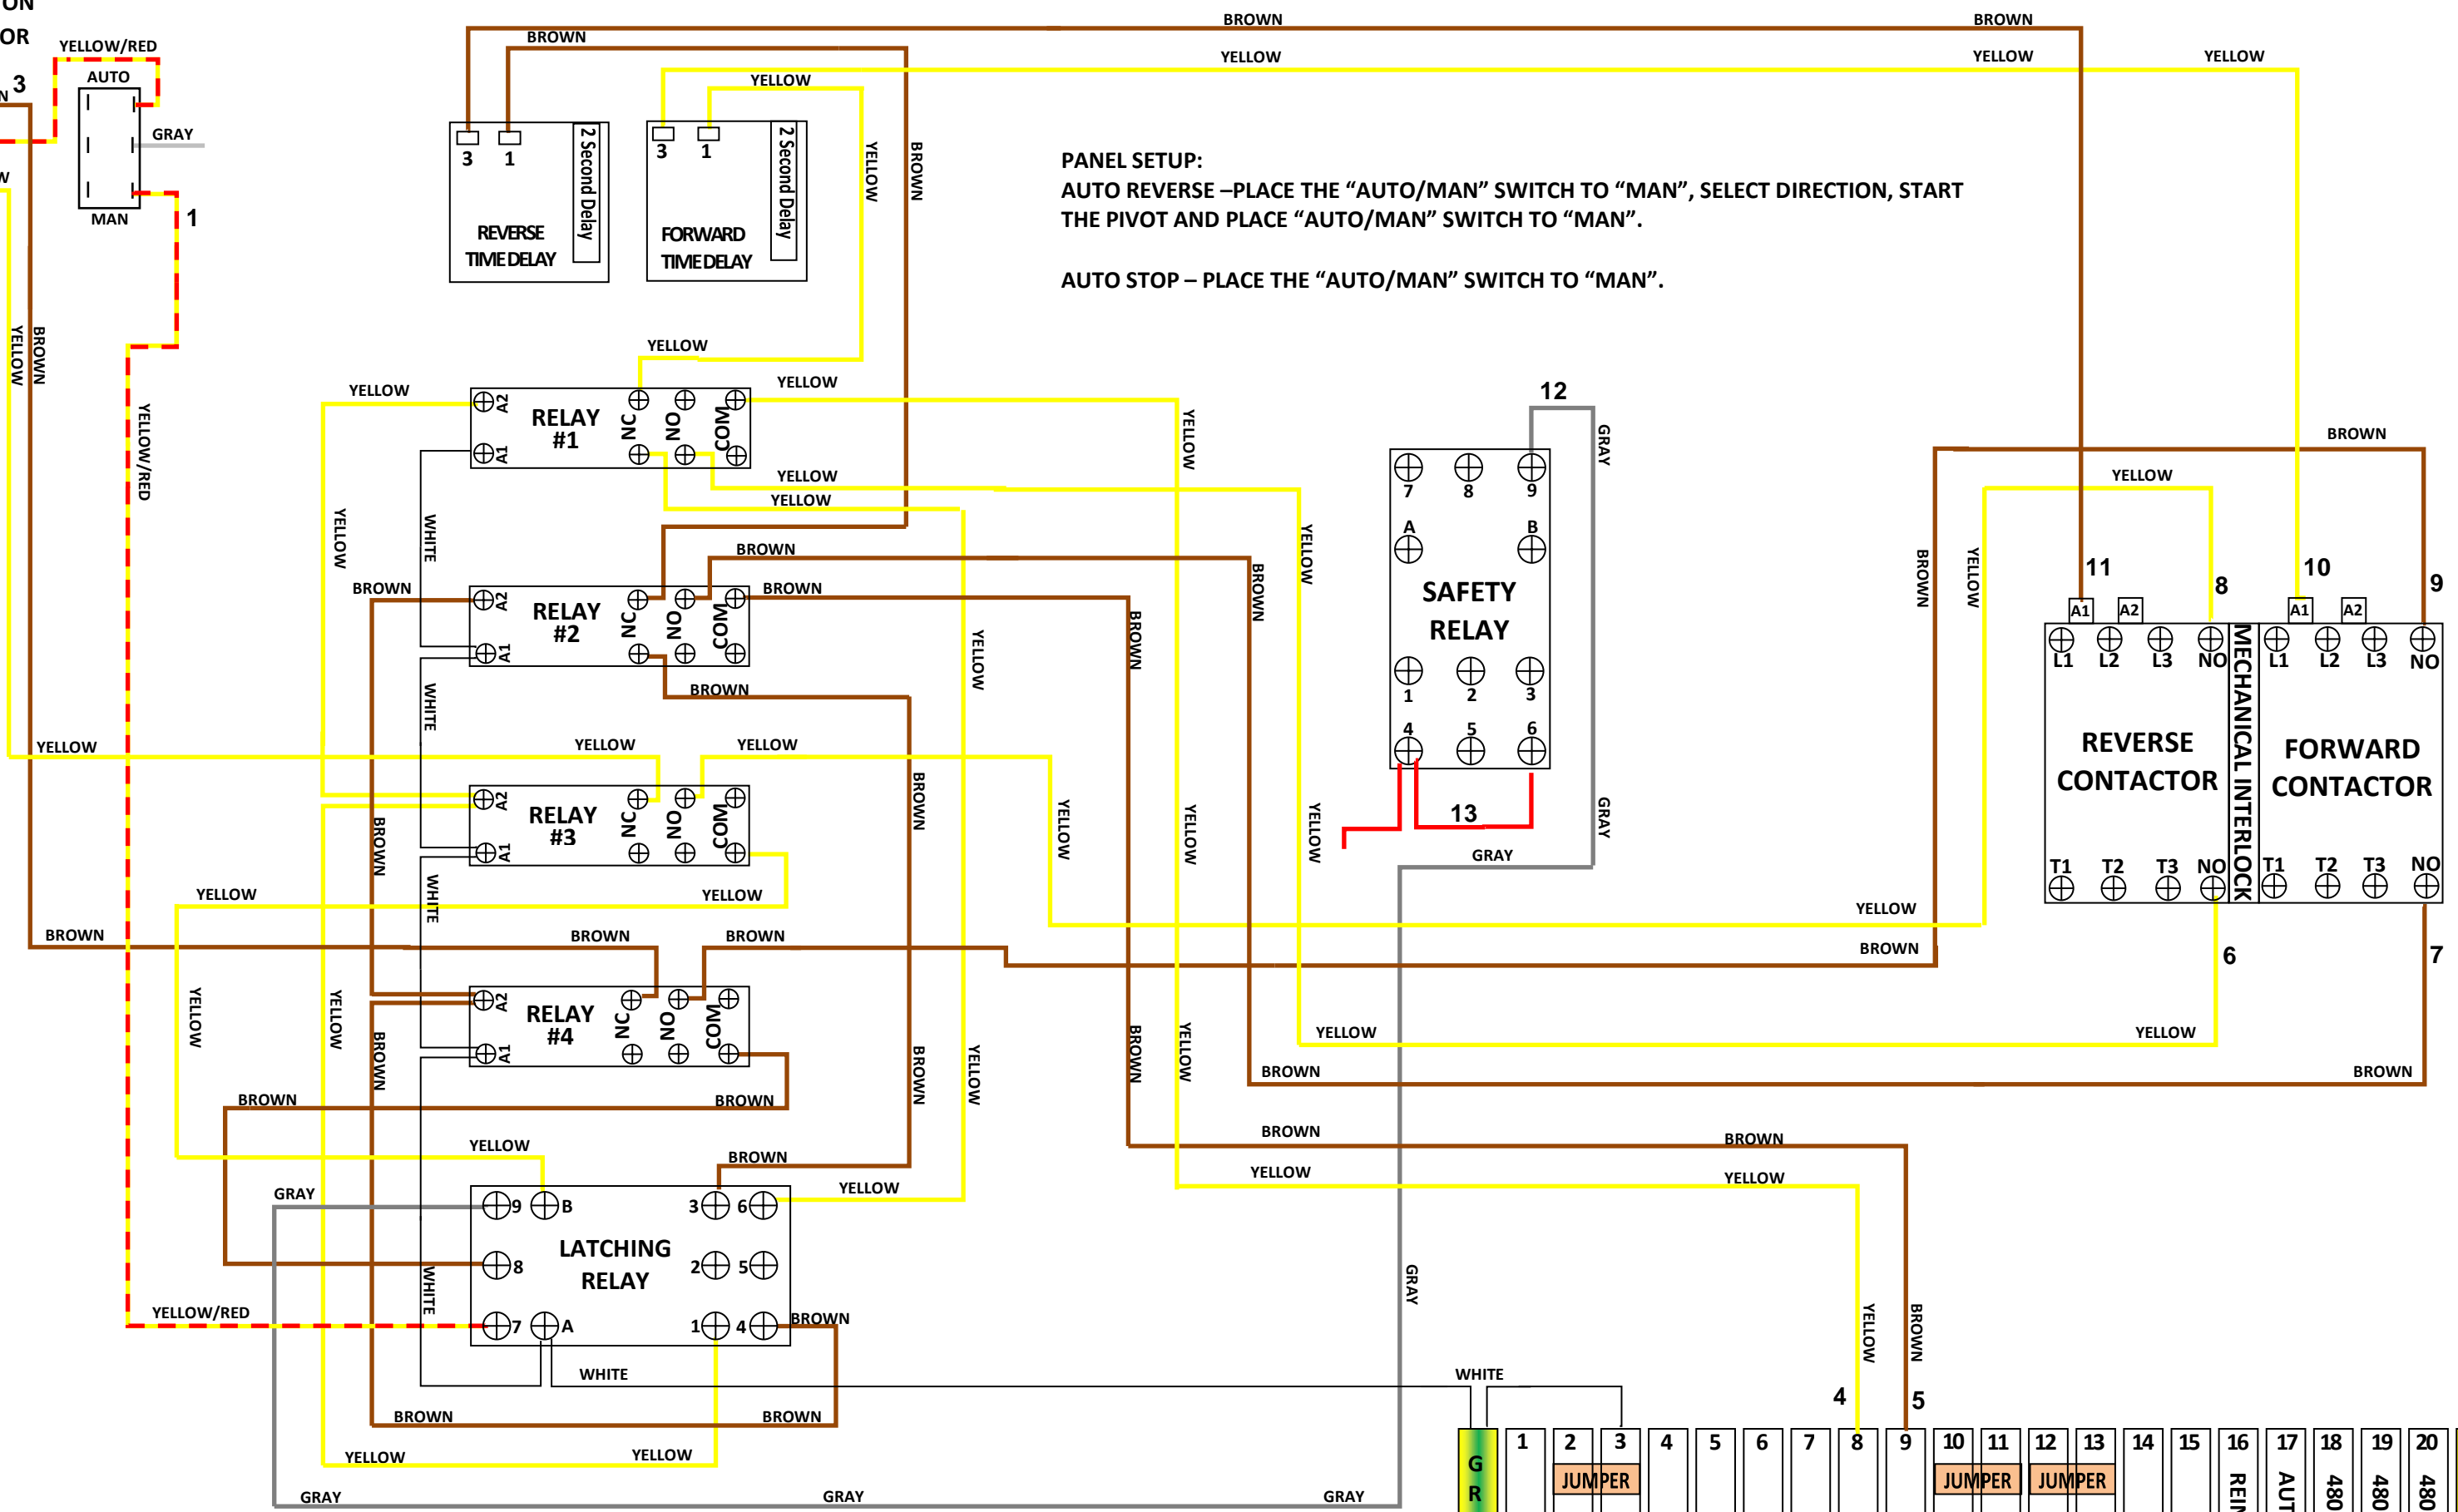

**SWITCHES ON  
PANEL DOOR**

**PANEL SETUP:**  
 AUTO REVERSE – PLACE THE “AUTO/MAN” SWITCH TO “MAN”, SELECT DIRECTION, START THE PIVOT AND PLACE “AUTO/MAN” SWITCH TO “MAN”.

AUTO STOP – PLACE THE “AUTO/MAN” SWITCH TO “MAN”.

**AUTO REVERSE, END OF PIVOT OPTION**  
 2000/2300 PANEL P/N: 3052300620

G	1	2	3	4	5	6	7	8	9	10	11	12	13	14	15	16	17	18	19	20	G
R	120 VAC	JUMPER	NEUTRAL	END TOWER	PUMP START	PIVOT LINK	PIVOT LINK	FORWARD	REVERSE	JUMPER	JUMPER	JUMPER	SAFETY IN	SAFETY OUT	END GUN	REINKE SAFETY IN	AUTO REVERSE IN	480 VAC, 3PHASE	480 VAC, 3PHASE	480 VAC, 3PHASE	R