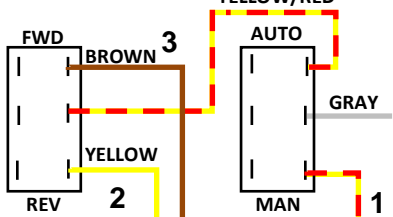

**SWITCHES ON  
PANEL DOOR**

**PANEL SETUP:**  
 AUTO REVERSE – PLACE THE “AUTO/MAN” SWITCH TO “MAN”, SELECT DIRECTION, START THE PIVOT AND PLACE “AUTO/MAN” SWITCH TO “MAN”.

AUTO STOP – PLACE THE “AUTO/MAN” SWITCH TO “MAN”.

**AUTO REVERSE, END OF PIVOT OPTION**  
 2000/2300 PANEL P/N: 3052300620

G	1	2	3	4	5	6	7	8	9	10	11	12	13	14	15	16	17	18	19	20	G
R	120 VAC	JUMPER	NEUTRAL	END TOWER	PUMP START	PIVOT LINK	PIVOT LINK	FORWARD	REVERSE	JUMPER	JUMPER	JUMPER	SAFETY IN	SAFETY OUT	END GUN	REINKE SAFETY IN	AUTO REVERSE IN	480 VAC, 3PHASE	480 VAC, 3PHASE	480 VAC, 3PHASE	R