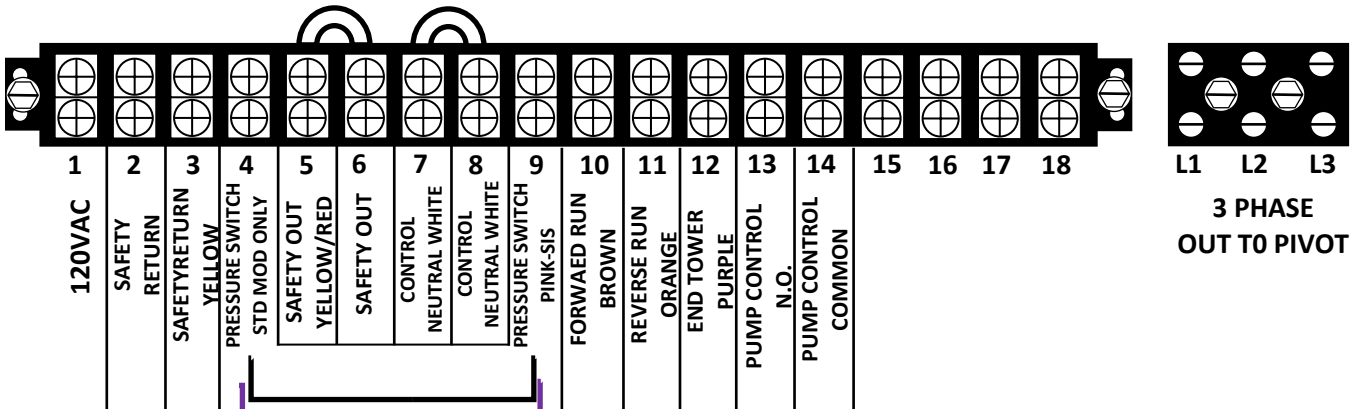

**LOW PRESSURE SHUTDOWN OPTION  
FOR 2300V PANEL  
P/N: 3052300622**

**CONNECTIONS: TERMINALS #4 & #9**

**PANEL WALL**