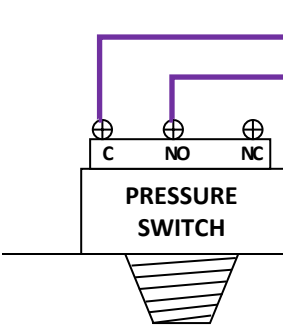

**LOW PRESSURE SHUTDOWN OPTION  
FOR 2300V PANEL  
P/N: 3052300622**

**CONNECTIONS: TERMINALS #4 & #9**

**PANEL WALL**