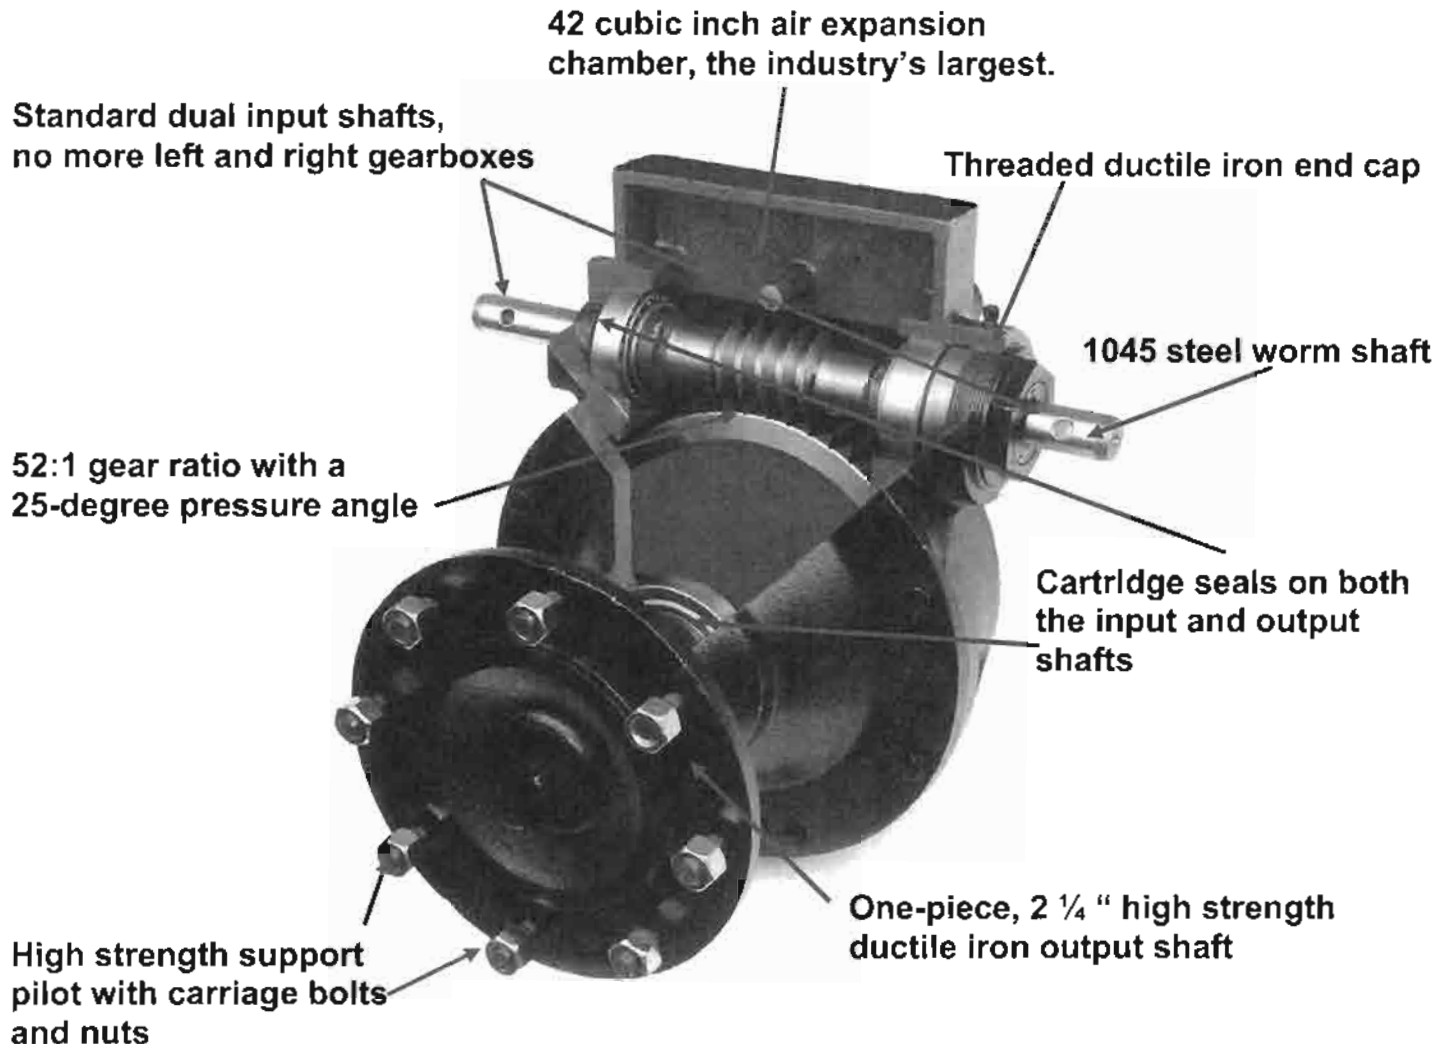

DURST

From the company that produced the first enclosed wheel drive gearbox for center pivot irrigation

- Direct replacement for Valley[®] wheel drives
- Filled with extreme duty gear oil
- 13 hole universal mount bolt pattern

The leader in Design and Quality you have trusted for over 40 Years.

DURST

A division of Regal Beloit Corporation
www.durstdrives.com

DURST

Model V1339-7830 Dimensional Drawing 52:1 Gear Ratio

Rear View

*Dimensions in Metric