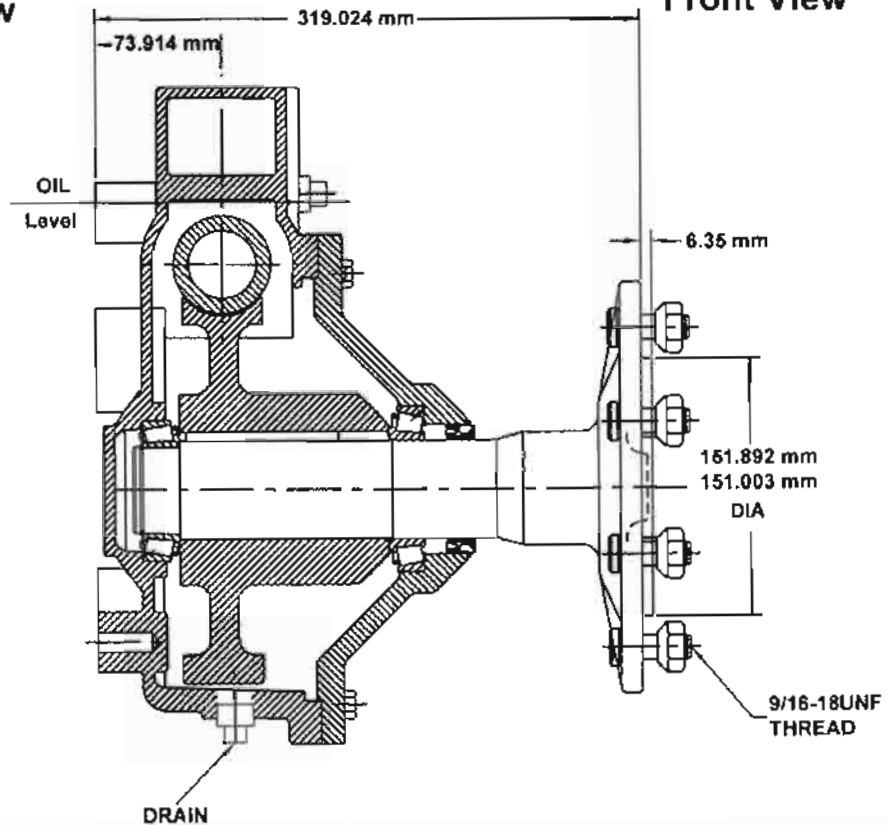

The leader in Design and Quality you have trusted for over 40 Years.

DURST

A division of Regal Beloit Corporation

www.durstdrives.com

608-365-2365