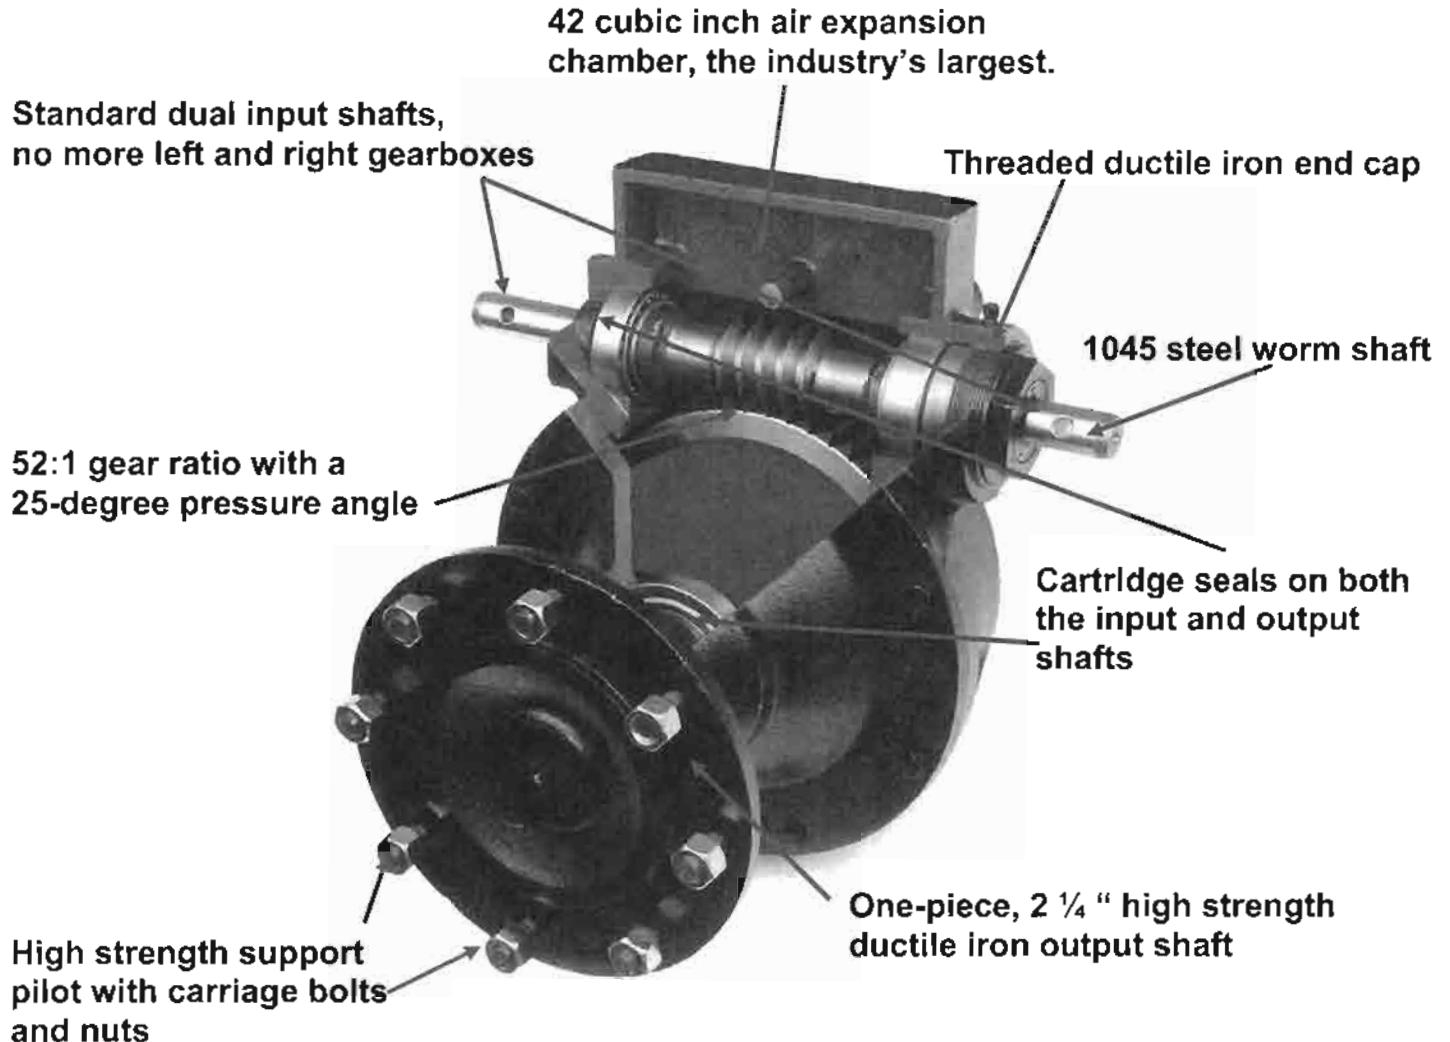

DURST

From the company that produced the first enclosed wheel drive gearbox for center pivot irrigation

- Direct replacement for Valley[®] wheel drives
- Filled with extreme duty gear oil
- 13 hole universal mount bolt pattern

The leader in Design and Quality you have trusted for over 40 Years.

DURST

A division of Regal Beloit Corporation
www.durstdrives.com

DURST

Model V1339-7830 Dimensional Drawing 52:1 Gear Ratio

Rear View

*Dimensions in Metric