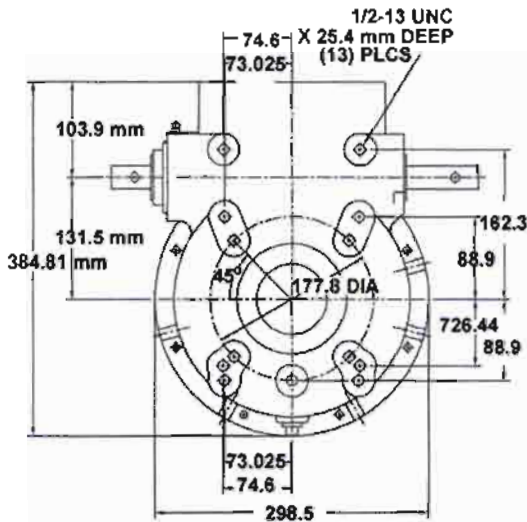

DURST

From the company that produced the first enclosed wheel drive gearbox for center pivot irrigation

- Direct replacement for Valley[®] wheel drives
- Filled with extreme duty gear oil
- 13 hole universal mount bolt pattern

The leader in Design and Quality you have trusted for over 40 Years.

DURST

A division of Regal Beloit Corporation
www.durstdrives.com

DURST

Model V1339-7830 Dimensional Drawing 52:1 Gear Ratio

Rear View

*Dimensions in Metric