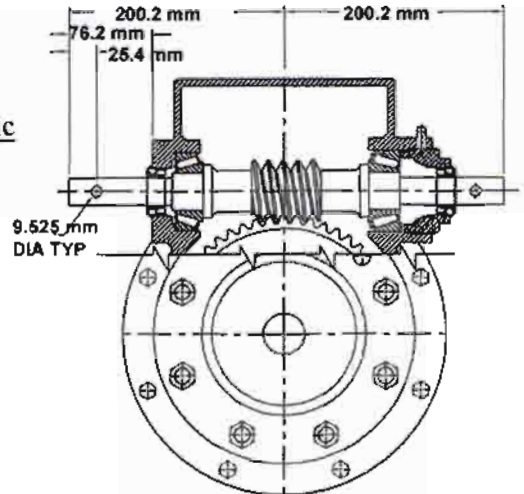

The leader in Design and Quality you have trusted for over 40 Years.

DURST

A division of Regal Beloit Corporation
www.durstdrives.com

DURST

Model V1339-7830 Dimensional Drawing 52:1 Gear Ratio

Rear View

*Dimensions in Metric