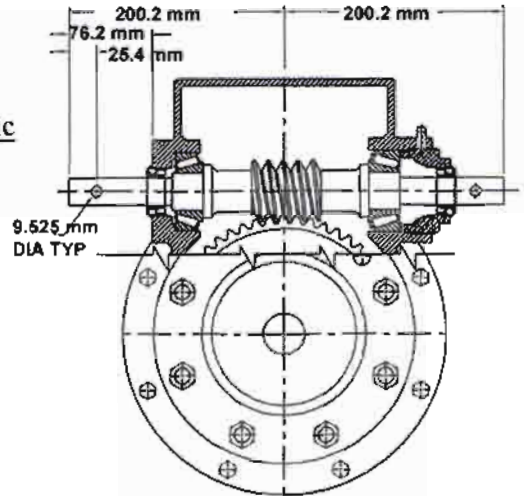

The leader in Design and Quality you have trusted for over 40 Years.

DURST

A division of Regal Beloit Corporation
www.durstdrives.com

DURST

Model V1339-7830 Dimensional Drawing 52:1 Gear Ratio

Rear View

*Dimensions in Metric