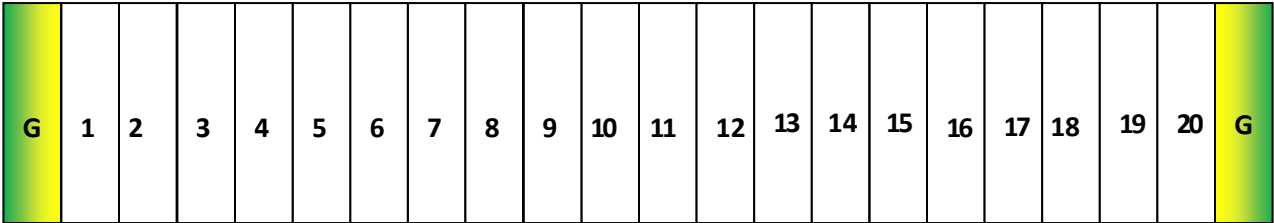

**LOW PRESSURE SHUTDOWN OPTION  
FOR 2300 PANEL  
P/N: 3602**

**TERMINAL BLOCKS**

PURPLE  
PURPLE

**PANEL WALL**