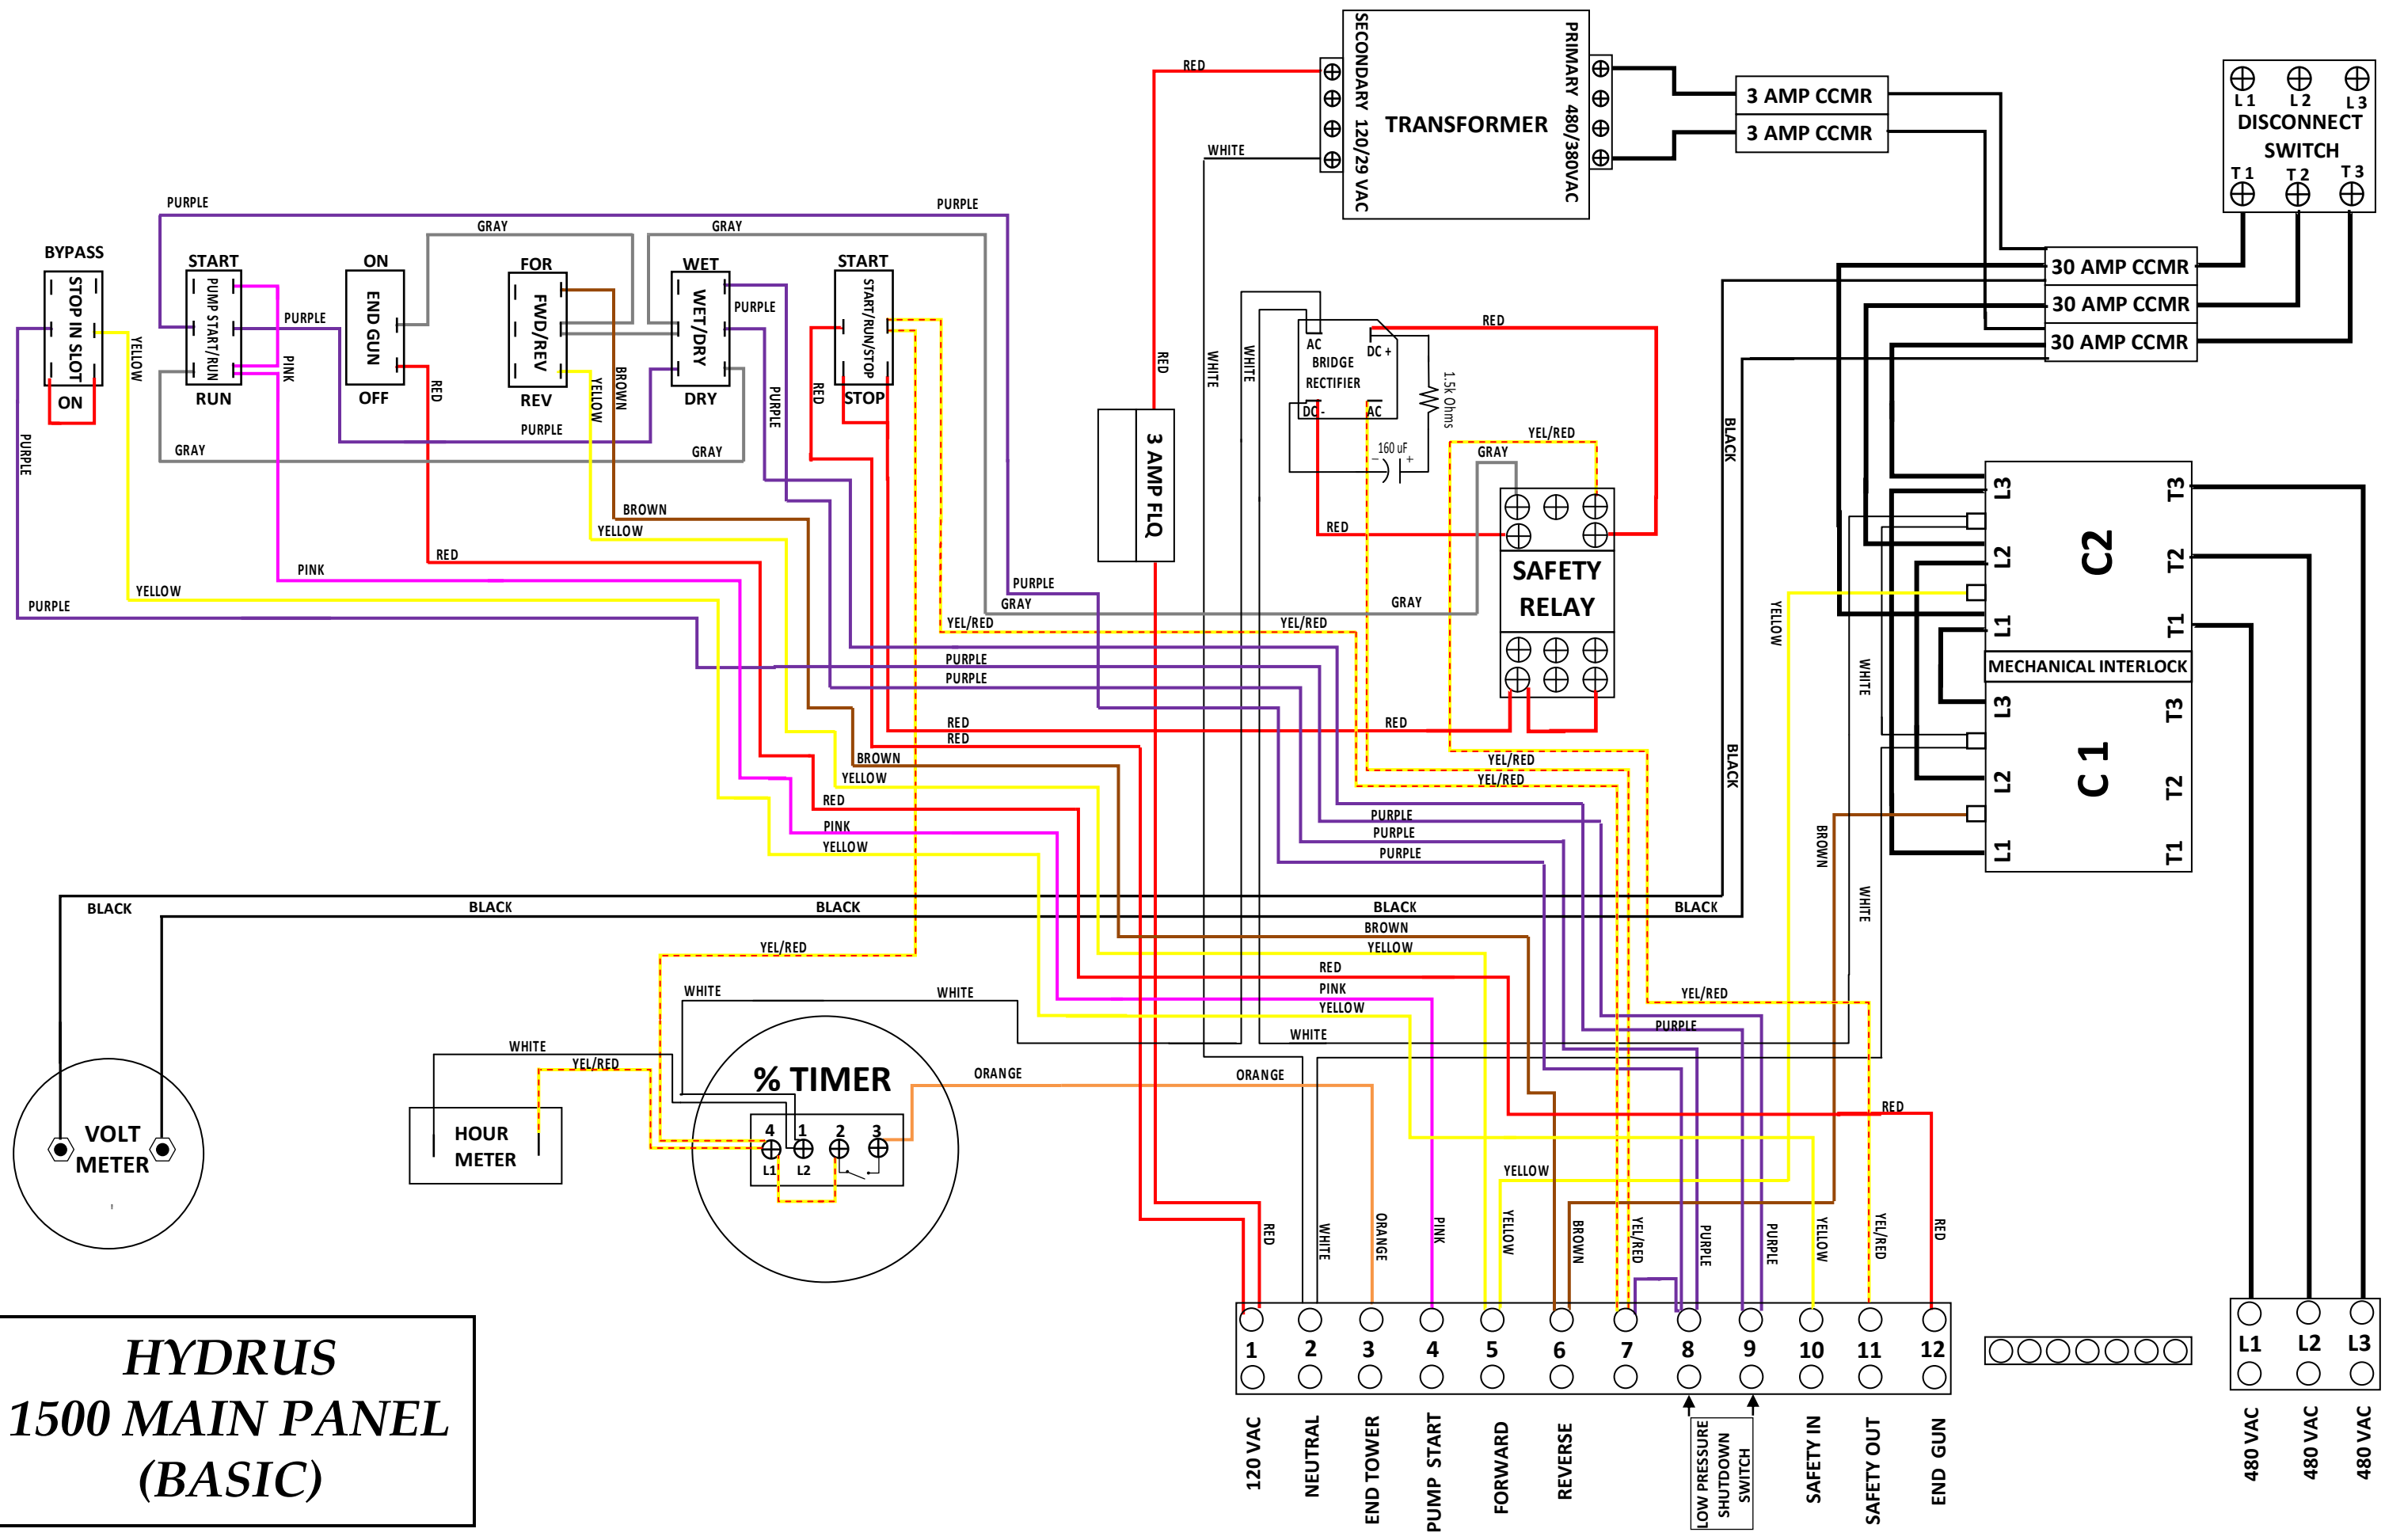

L1
L1
L1

**HYDRUS
1500 MAIN PANEL
(BASIC)**

- 1 120 VAC
- 2 NEUTRAL
- 3 END TOWER
- 4 PUMP START
- 5 FORWARD
- 6 REVERSE
- 7 LOW PRESSURE SHUTDOWN SWITCH
- 8 SHUTDOWN SWITCH
- 9 SAFETY IN
- 10 SAFETY OUT
- 11 END GUN
- L1 480 VAC
- L2 480 VAC
- L3 480 VAC