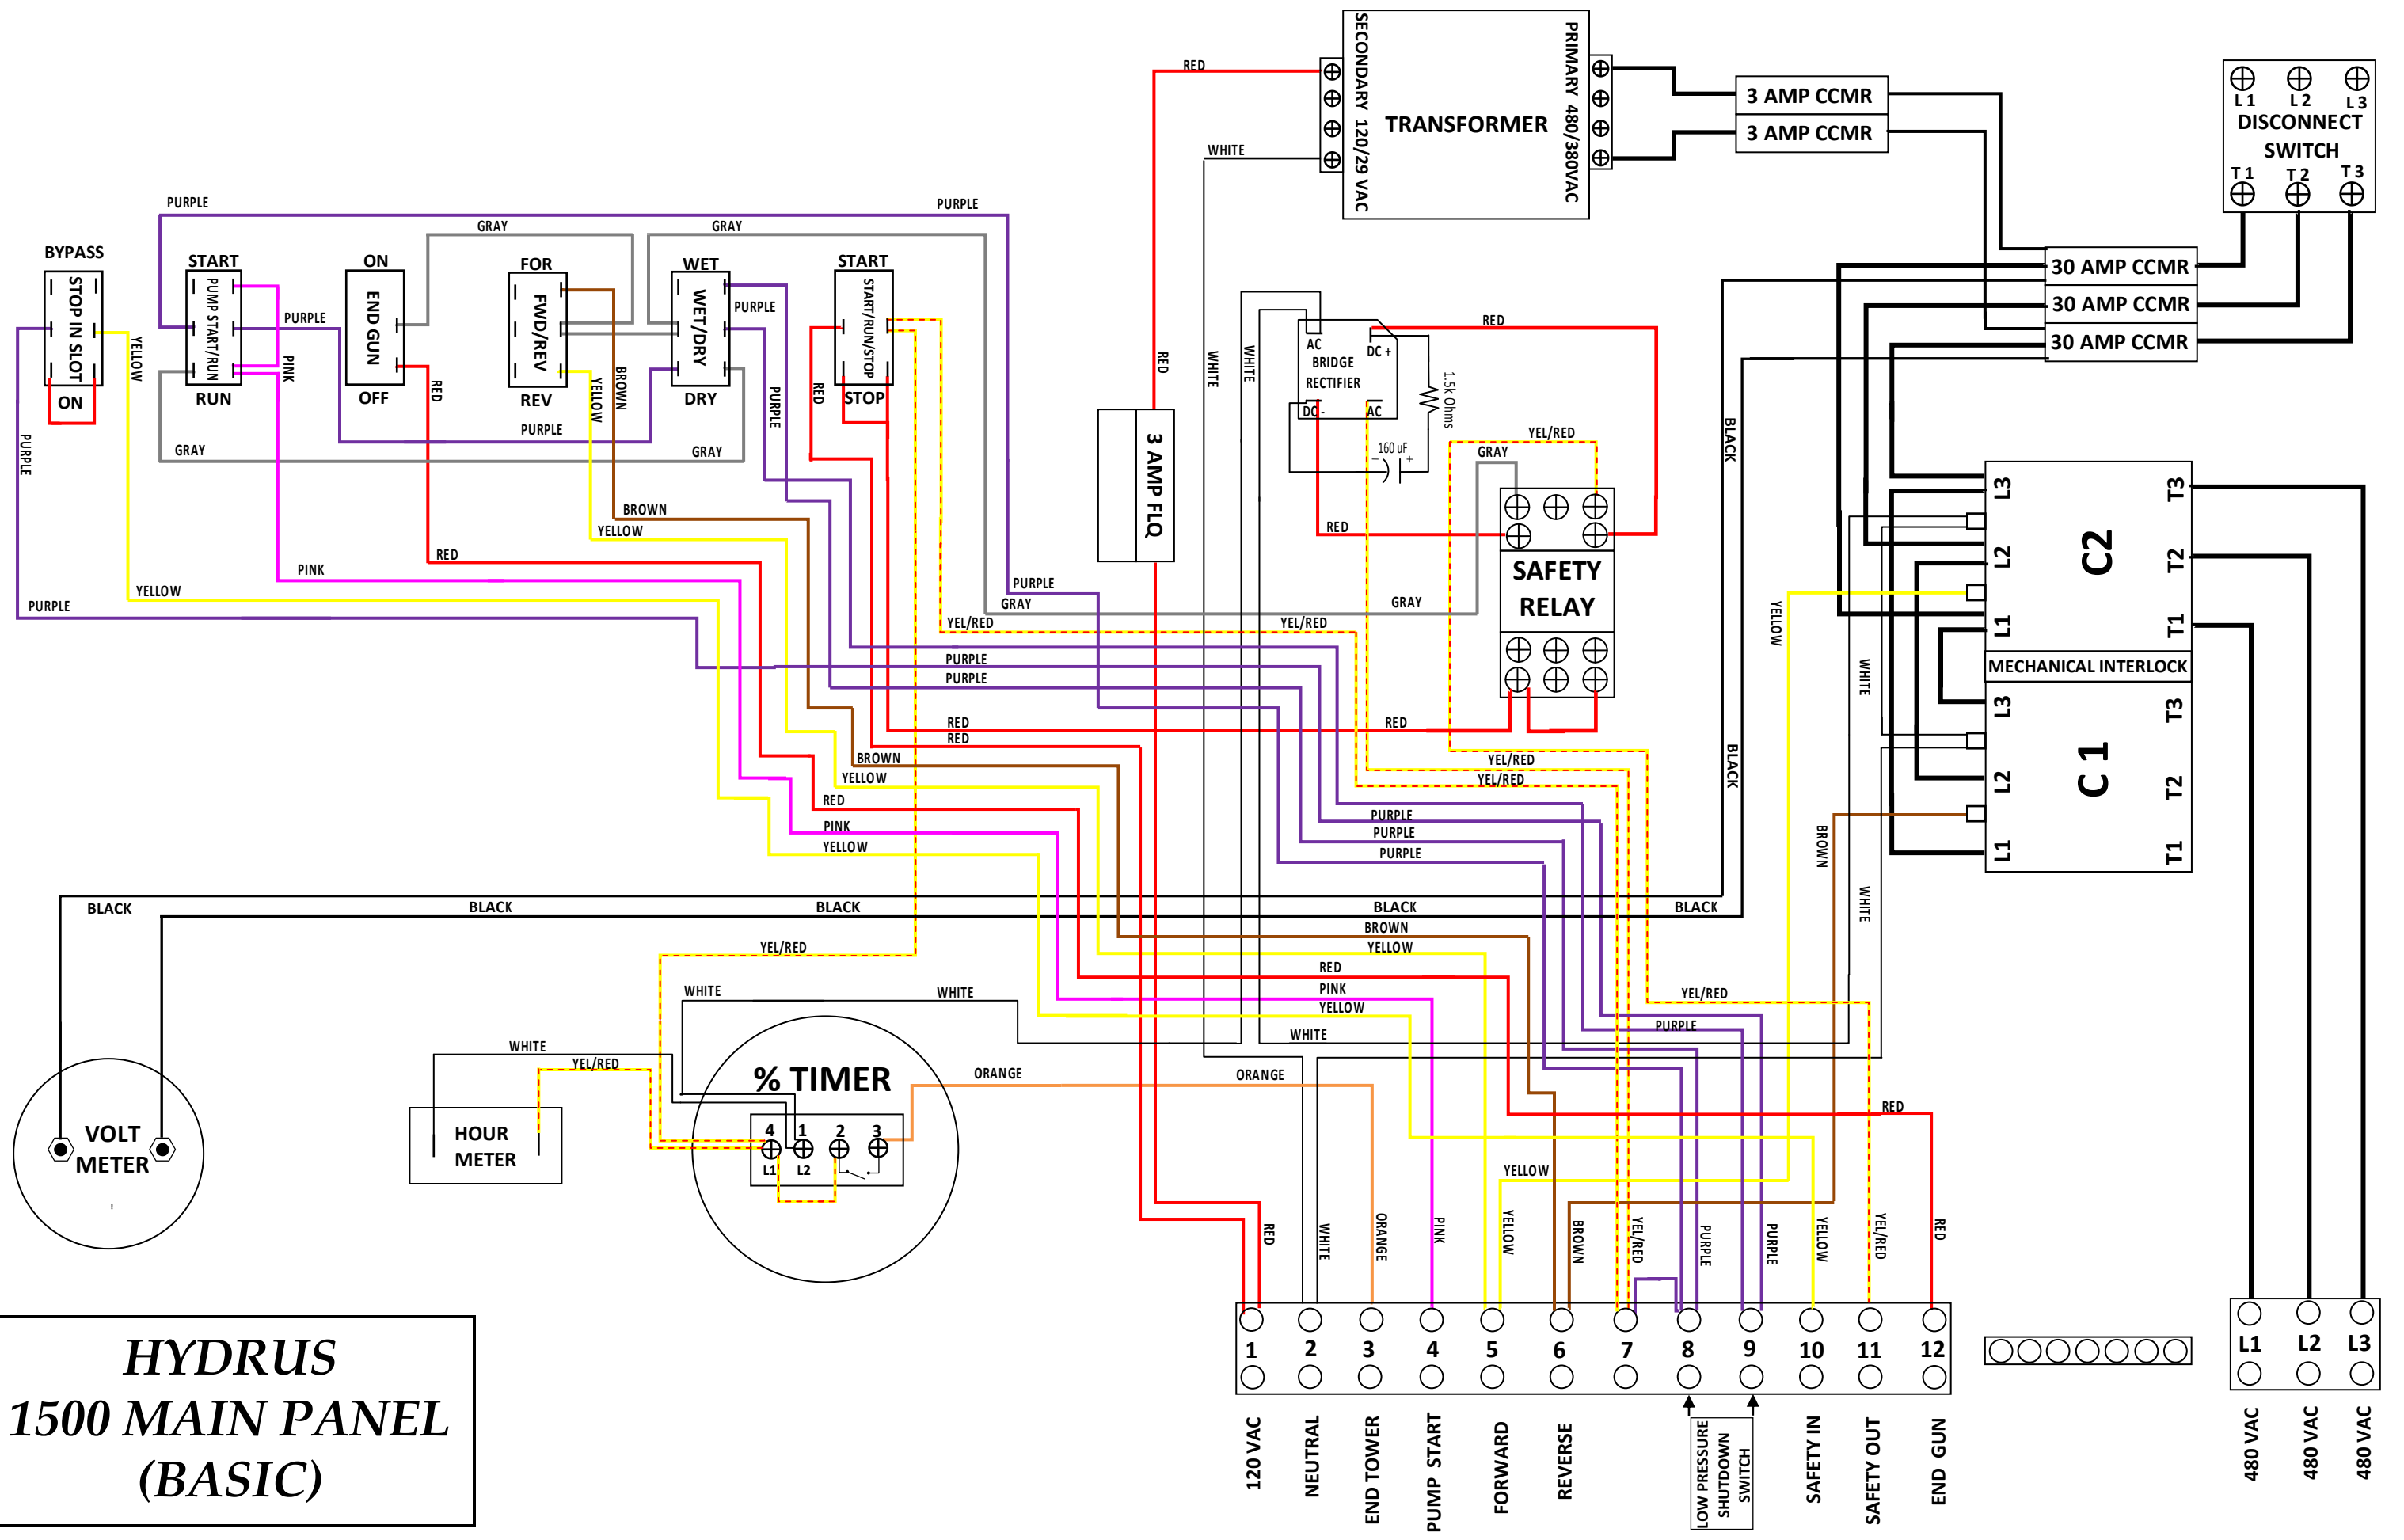

L1
L1
L1

**HYDRUS
1500 MAIN PANEL
(BASIC)**

- 1 120 VAC
- 2 NEUTRAL
- 3 END TOWER
- 4 PUMP START
- 5 FORWARD
- 6 REVERSE
- 7 LOW PRESSURE SHUTDOWN SWITCH
- 8 SAFETY IN
- 9 SAFETY OUT
- 10 END GUN
- L1 480 VAC
- L2 480 VAC
- L3 480 VAC